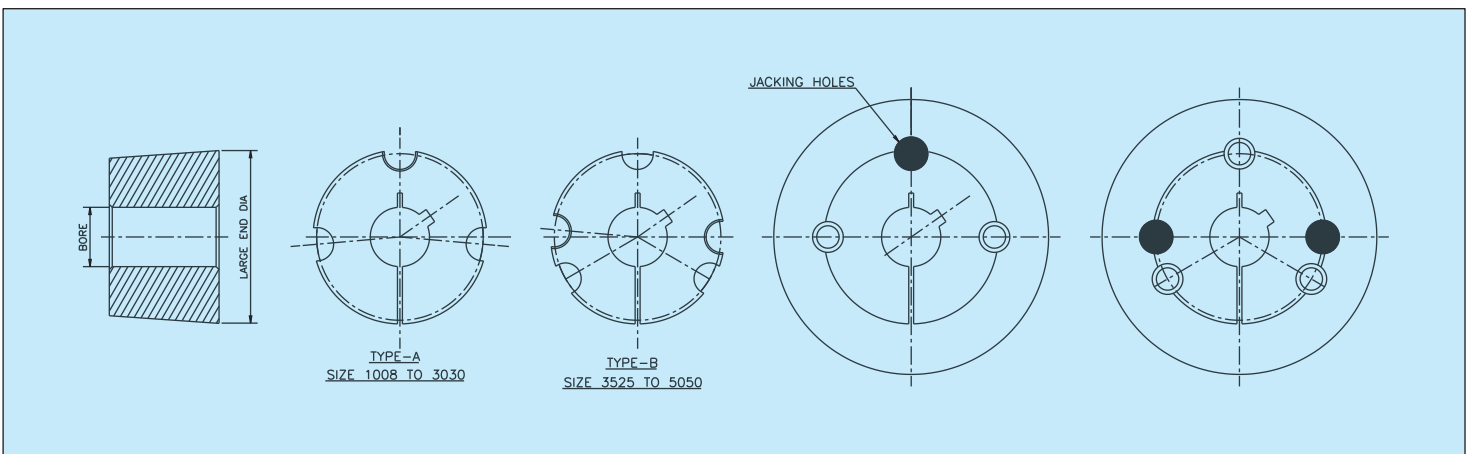

Rathi "Taper Bushes" offer an interchangeable bushing system that can be used in couplings, sprockets, pulleys, weld-on-hubs, bolt-on-hubs, adapters, sheaves etc. It offers -

- Easy fixing & removal.
- Wide range of bore sizes - Metric & Imperial.
- Vice-like grip on the shafts.
- Excellent concentricity.
- Clean flush appearance.
- Bore size may be changed in minutes.

Bush Size	1008	1108	1210	1215	1610	1615	2012	2017	2517	2525	3020	3030	3525	3535	4030	4040	4535	4545	5050	
Screw Tightening Torque (Nm)	5.6	5.6	20	20	20	20	30	30	50	50	90	90	113	113	170	170	190	190	270	
Screw Details	Qty	2	2	2	2	2	2	2	2	2	2	2	3	3	3	3	3	3	3	
	Size (BSW)	1/4"	1/4"	3/8"	3/8"	3/8"	3/8"	7/16"	7/16"	1/2"	1/2"	5/8"	5/8"	1/2"	1/2"	5/8"	5/8"	3/4"	3/4"	7/8"
	Hex Socket Size (mm)	3	3	5	5	5	5	6	6	6	6	8	8	10	10	12	12	14	14	14
Large end dia. (mm)	35.0	38.0	47.5	47.5	57.0	57.0	70.0	70.0	85.5	85.5	108.0	108.0	127.0	127.0	146.0	146.0	162.0	162.0	177.5	
Approx Weight (kg)	0.1	0.1	0.2	0.3	0.3	0.5	0.7	1.1	1.5	2.1	2.7	3.6	3.8	5.0	5.6	7.7	7.5	10.0	14.0	
Bore Size	Min (mm)	10	10	12	12	14	14	14	14	16	16	24	24	35	35	40	40	55	55	70
	Max (mm)	22	25	30	30	38	38	48	48	60	60	75	75	88	88	98	98	110	110	125
	Min (inch)	3/8"	3/8"	1/2"	1/2"	9/16"	9/16"	9/16"	9/16"	5/8"	5/8"	1"	1"	1 3/8"	1 3/8"	1 9/16"	1 9/16"	2 3/16"	2 3/16"	2 3/4"
	Max (inch)	7/8"	1"	1 3/16"	1 3/16"	1 1/2"	1 1/2"	1 7/8"	1 7/8"	2 3/8"	2 3/8"	2 7/8"	2 7/8"	3 3/8"	3 3/8"	3 13/16"	3 13/16"	4 1/4"	4 1/4"	4 3/4"
Bore Size	In mm	-	-	-	-	40	40	50	50	-	-	-	-	90	90	100	100	-	-	-
	in inch.	-	-	-	-	1 9/16"	1 9/16"	1 15/16"	1 15/16"	-	-	-	-	3 1/2"	3 1/2"	3 15/16"	3 15/16"	-	-	-

- Shallow keyway for this Bore range. (Inclusive & above upto Max. Bore)
- All dimensions are in mm unless otherwise specified.

In view of our constant endeavour to improve quality of our products, we reserve the right to alter or change specifications without prior notice. This document is the intellectual property of Rathi Transpower Pvt. Ltd. and subject to copyright.